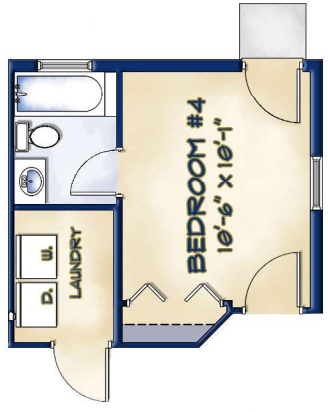

Riviera

4 bedroom / 2 bath / 2 car garage
59'-4" x 49'-8"

*All dimensions are approximate and subject to builder change.

SQUARE FOOTAGE	
LIVING:	1957
COVERED PORCH:	286
ENTRY:	133
GARAGE:	465
TOTAL:	2841

OPTION 2	
LIVING:	2068
TOTAL:	2952