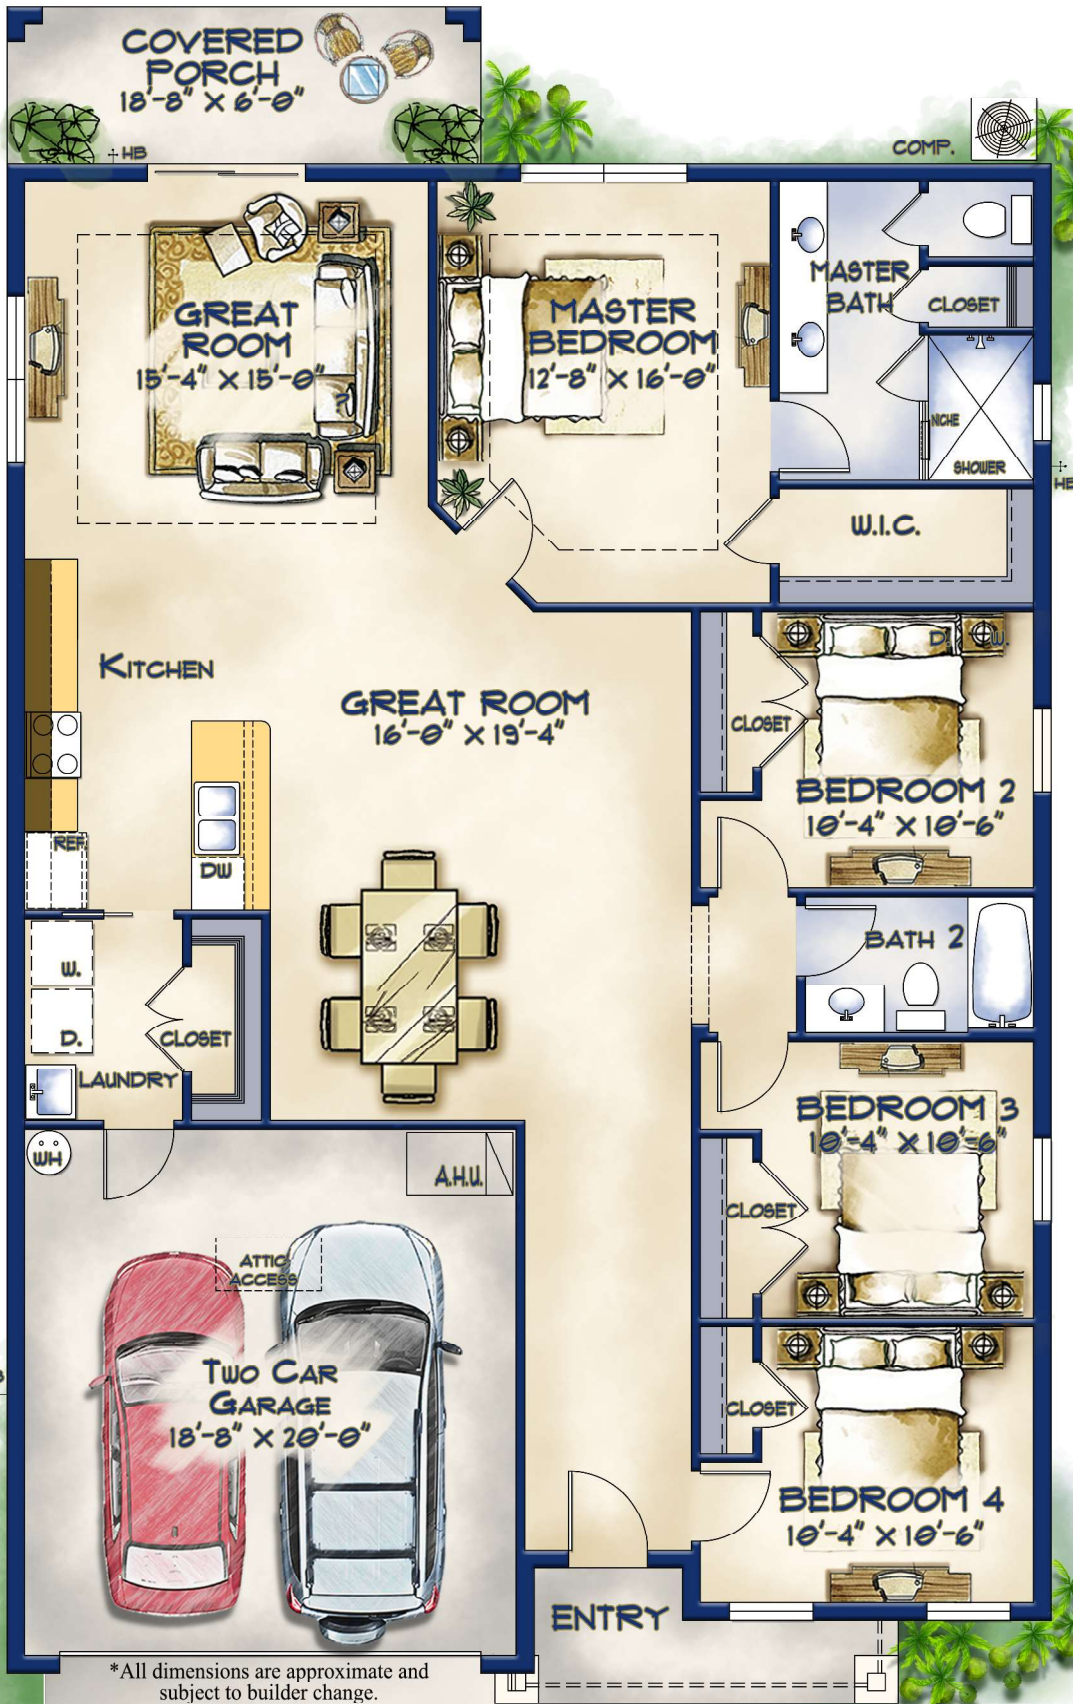

Willow

4 bedroom / 2 bath /
2 car garage
39'-8" x 64'-6"

SQUARE FOOTAGE

LIVING:	1821
COVERED PORCH:	108
ENTRY:	51
GARAGE:	402
TOTAL:	2388

*All dimensions are approximate and subject to builder change.